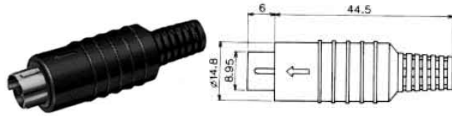

# DIN PLUGS & JACKS

## No. MP-371/3~8

MINI. CIRCULAR CONNECTOR SOLDER TYPE

No. of Contact	3P	4P	5P	6P	7P	8P
CONTACT CONFIGURATION						
Model	MP-371/3	MP-371/4	MP-371/5	MP-371/6	MP-371/7	MP-371/8

## No. MP-374

MINI. CIRCULAR CONNECTOR 4P FOR S-VHS