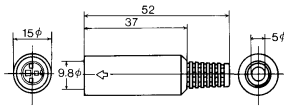

## No. MP-371/9~10

MINI. CIRCULAR CONNECTOR SOLDER TYPE

No. of Contact	9P	10P
CONTACT CONFIGURATION		
No. of Contact	MP-371/9	MP-371/10

## No. MJ-372/3~9

MINI DIN IN-LINE SOCKET

Arrange-ment of Contacts							
Model	MJ-372/3	MJ-372/4	MJ-372/5	MJ-372/6	MJ-372/7	MJ-372/8	MJ-372/9