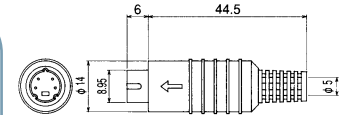

No. MP-374

MINI. CIRCULAR CONNECTOR 4P FOR S-VHS