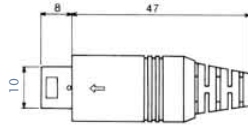

No. MP-371/9~10

MINI. CIRCULAR CONNECTOR SOLDER TYPE

No. of Contact	9P	10P
CONTACT CONFIGURATION		
No. of Contact	MP-371/9	MP-371/10