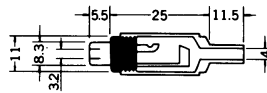

RCA PHONO JACK

No. MR-595B

No. MR-595BG GOLD PLATING (金メッキタイプ)

RCA PHONO PLUG

No. MR-596B

RCA PHONO JACK

No. MR-568M

RCA PHONO PLUG