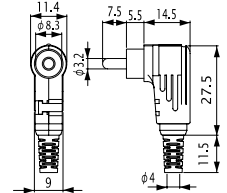

No. MR-544LN

RIGHT ANGLE RCA PHONO PLUG (SOLDERLESS TYPE)