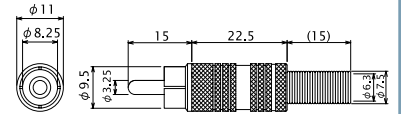

No. MR-569M

RCA PHONO JACK

No. MR-573P

RCA PHONO PIN JACK FOR P.C.B.

No. MR-3324G

RCA PHONO PLUG (Spring I. D. 7 mm)

No. MR-3325G

RCA PHONO PLUG (Spring I. D. 6 mm)