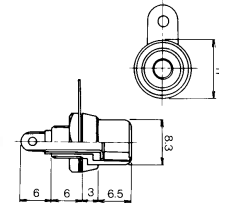

No. MR-565M

PANEL MOUNT RCA PHONO JACK WITH COLOR RING