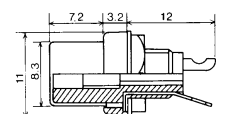

PANEL MOUNT RCA PHONO JACK

No. MR-565G

W/GOLD PLATING (金メッキタイプ)

PANEL MOUNT RCA PHONO JACK

No. MR-599

No. MR-599G W/GOLD PLATING (金メッキタイプ)

PANEL MOUNT RCA PHONO JACK

No. MR-699