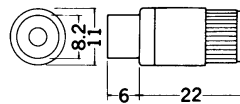

No. MR-569M

RCA PHONO JACK