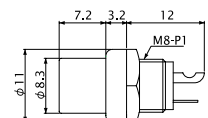

No. MR-699

No. MR-699G W/GOLD PLATING (金メッキタイプ)

ISOLATED RCA PANEL MOUNT PHONE JACK
パネル絶縁型ピンジャック