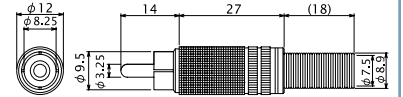

No. MR-569M

RCA PHONO JACK

No. MR-573P

RCA PHONO PIN JACK FOR P.C.B.

No. MR-3324G

RCA PHONO PLUG (Spring I. D. 7 mm)

No. MR-3325G

RCA PHONO PLUG (Spring I. D. 6 mm)