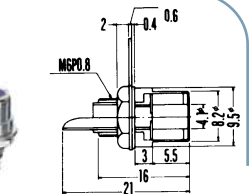

No. MR-565

PANEL MOUNT RCA PHONO JACK