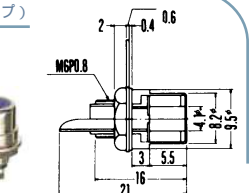

No. MR-565G

W/GOLD PLATING (金メッキタイプ)

PANEL MOUNT RCA PHONO JACK