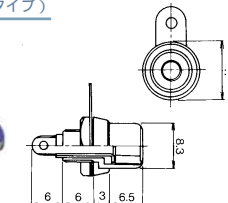

No. MR-544LN

RIGHT ANGLE RCA PHONO PLUG (SOLDERLESS TYPE)

No. MR-565M

PANEL MOUNT RCA PHONO JACK WITH COLOR RING

No. MR-565MG

W/GOLD PLATING (金メッキタイプ)

PANEL MOUNT RCA PHONO JACK

No. MR-565