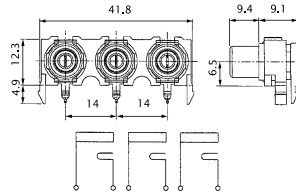

No. MR-101A

RIGHT ANGLE RCA PHONO PIN JACK FOR P.C.B.

No. MR-101B

RIGHT ANGLE RCA PHONO PIN JACK FOR P.C.B.

No. MR-100H

RIGHT ANGLE RCA PHONO PIN JACK FOR P.C.B.

No. MR-571L

RIGHT ANGLE RCA PHONO PIN JACK FOR P.C.B.