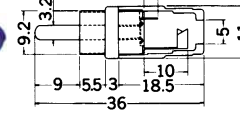

RCA PHONO JACK

No. MR-595B

No. MR-595BG GOLD PLATING (金メッキタイプ)

RCA PHONO PLUG

No. MR-596B

RCA PHONO JACK

No. MR-568M

RCA PHONO PLUG