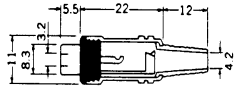

No. MR-567MS

RCA PHONO JACK
w/shielded handle & cable protector