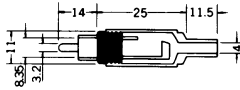

RCA PHONO JACK

No. MR-595B

No. MR-595BG GOLD PLATING (金メッキタイプ)

RCA PHONO PLUG

No. MR-596B

RCA PHONO JACK

No. MR-568M

RCA PHONO PLUG