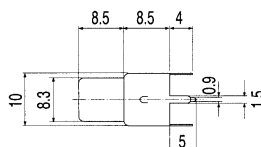

No. MR-573P

RCA PHONO PIN JACK FOR P.C.B.