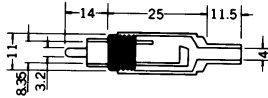

No. MR-595

RCA PHONO PLUG