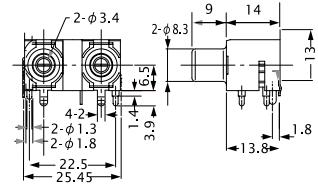

No. MR-101A

RIGHT ANGLE RCA PHONO PIN JACK FOR P.C.B.

No. MR-101B

RIGHT ANGLE RCA PHONO PIN JACK FOR P.C.B.

No. MR-100H

RIGHT ANGLE RCA PHONO PIN JACK FOR P.C.B.

No. MR-571L

RIGHT ANGLE RCA PHONO PIN JACK FOR P.C.B.