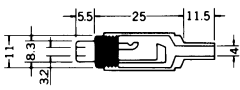

RCA PHONO JACK

No. MR-595B

No. MR-595BG GOLD PLATING (金メッキタイプ)

RCA PHONO PLUG

No. MR-596B

RCA PHONO JACK

No. MR-568M

RCA PHONO PLUG