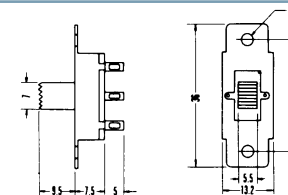

No. MS-334

6P CENTER-OFF SLIDE SWITCH