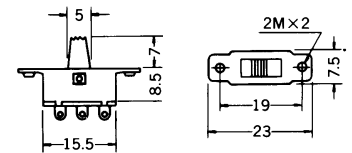

No. MS-333

6P MINIATURE CENTER-OFF SLIDE SWITCH (knob 7mm)