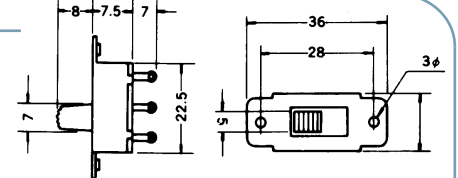

No. MS-343H

6P SLIDE SWITCH
AC 125V 3AMP 250V 1.5AMP