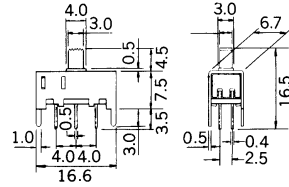

No. MS-049-22

SLIDE SWITCH 6P D.P.D.T.