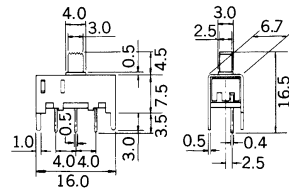

No. MS-049-13E

SLIDE SWITCH 3P CENTER-OFF