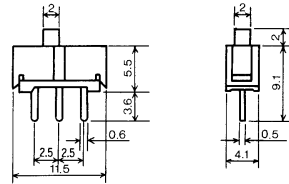

No. MS-12-M02

SLIDE SWITCH SPDT