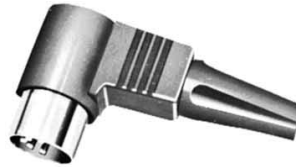

No. MP-130L ~ MP-018L

RIGHT ANGLE DIN PLUG

No of Contact	3P	5P (180°)	5P (240°)	6P	7P	8P
Arrangement						
Model	MP-130L	MP-132L	MP-133L	MP-016L	MP-017L	MP-018L