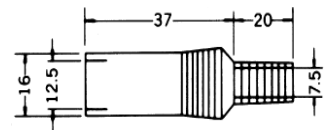

## No. MP-130L ~ MP-018L

RIGHT ANGLE DIN PLUG

No of Contact	3P	5P (180°)	5P (240°)	6P	7P	8P
Arrangement						
Model	MP-130L	MP-132L	MP-133L	MP-016L	MP-017L	MP-018L

## No. MJ-50 ~ MJ-56

INLINE DIN SOCKET

No of Contact	3P	5P	5P	6P	7P	8P
Arrangement						
Model	MJ-50	MJ-52	MJ-53	MJ-54	MJ-55	MJ-56