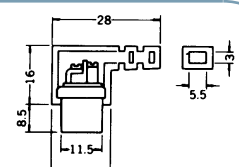

No. MJ-135LS

RIGHT ANGLE 2P DIN INLINE JACK SOLDERLESS TYPE