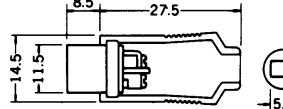

No. MJ-135S

2P DIN INLINE JACK SOLDERLESS TYPE