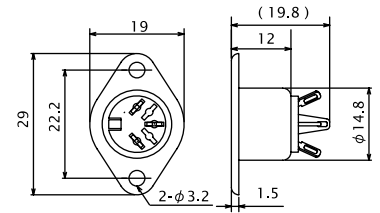

No. MJ-190 ~ MJ-173

PANEL MOUNT DIN SOCKET

No of Contact	3P	5P	5P	6P	7P	8P
Arrangement						
Model	MJ-190	MJ-192	MJ-193	MJ-194	MJ-172	MJ-173