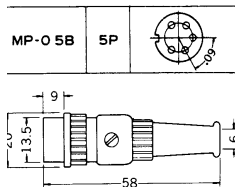

## No. MP-05B

5P DIN METAL PLUG (240°) WITH LOCKING RING