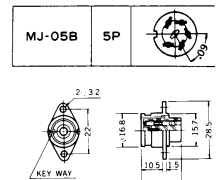

No. MP-130 ~ MP-018

DIN PLUG

No of Contact	3P	5P (180°)	5P (240°)	6P	7P	8P
Arrangement						
Model	6 MP-130	MP-132	MP-133	MP-016	MP-017	MP-018
A	8 MP-130/8	MP-132/8	MP-133/8	MP-016/8	MP-017/8	MP-018/8

No. MP-130L ~ MP-018L

RIGHT ANGLE DIN PLUG

No of Contact	3P	5P (180°)	5P (240°)	6P	7P	8P
Arrangement						
Model	MP-130L	MP-132L	MP-133L	MP-016L	MP-017L	MP-018L

No. MJ-50 ~ MJ-56

INLINE DIN SOCKET

No of Contact	3P	5P	5P	6P	7P	8P
Arrangement						
Model	MJ-50	MJ-52	MJ-53	MJ-54	MJ-55	MJ-56

No. MJ-190 ~ MJ-173

PANEL MOUNT DIN SOCKET

No of Contact	3P	5P	5P	6P	7P	8P
Arrangement						
Model	MJ-190	MJ-192	MJ-193	MJ-194	MJ-172	MJ-173

No. MP-05B

5P DIN METAL PLUG (240°) WITH LOCKING RING

No. MJ-05B

5P DIN JACK (240°)

No. MP-134S

2P DIN PLUG SOLDERLESS TYPE

No. MP-134LS

RIGHT ANGLE 2P DIN PLUG SOLDERLESS TYPE

No. MJ-135S

2P DIN INLINE JACK SOLDERLESS TYPE

No. MJ-135LS

RIGHT ANGLE 2P DIN INLINE JACK SOLDERLESS TYPE

No. MP-134

2P DIN PLUG

No. MJ-731

2P DIN SOCKET

No. MJ-135

2P DIN INLINE JACK