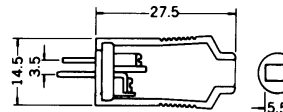

No. MP-134S

2P DIN PLUG SOLDERLESS TYPE