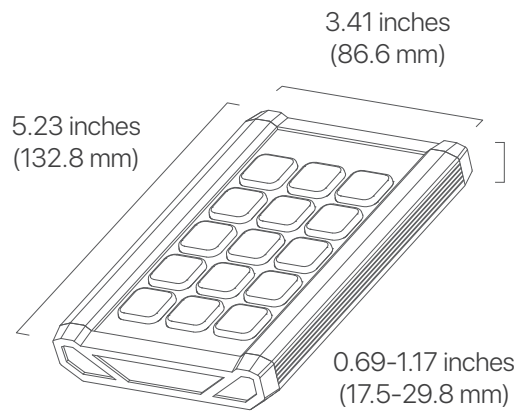

Finish

Silver,Red,Black

Weight and Dimension

Weight: 8.08 ounces (229 grams)

Display

4.3 inch TFT-LCD Screen
16.7 Million colors

Chip

ARM base microprocessor

Memory

DDR2 SDRAM and NAND flash memory

Each Key

12.5-by-12.5-millimeter visible area
72-by-72-pixel resolution at 72 dpi

System Requirements

Windows 10 or macOS 10.12
Computer with USB 2.0 port x 1
Infinitton smart editor application