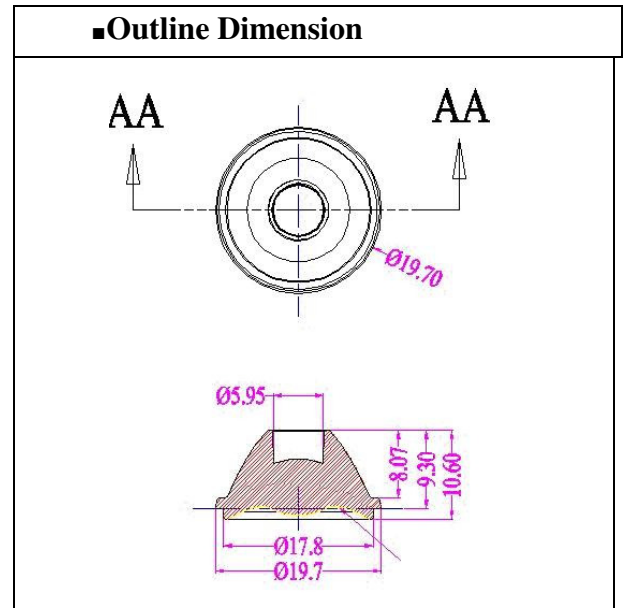

■Features

- 15 ° focusing angle
-
-
-
-

■Applications

- Long range Lighting with small area
-
-
-

■Outline Dimension

■Specification

Item	Value
Transmittance	93%
Material	PMMA
Standard	SGS/ROHS
Temperature	-35°C -90°C
Surface Treatment	Matt

■Photos

■ Beam Pattern
