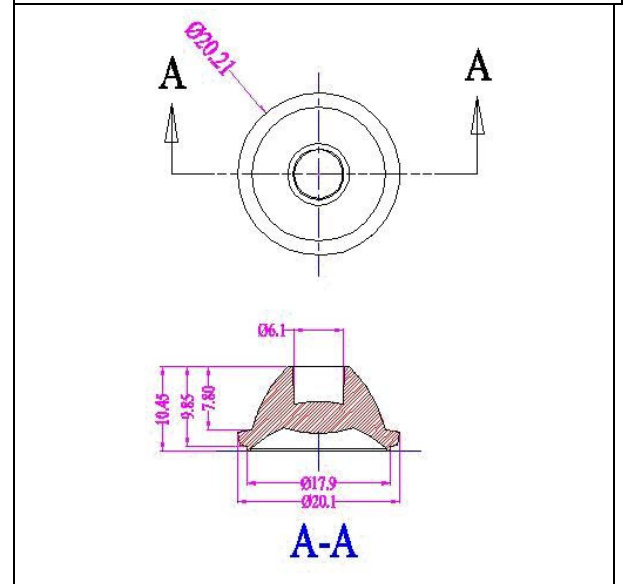

■ Features

- 45 ° focusing angle
-
-
-
-

■ Applications

- Non Long range Lighting with medium area
-
-
-

■ Outline Dimension

■ Specification

Item	Value
Transmittance	93%
Material	PMMA
Standard	SGS/ROHS
Temperature	-35°C -90°C
Surface Treatment	Matt

■ Photos

■ Beam Pattern
