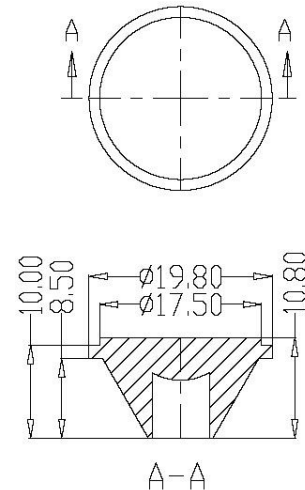

■Features

- 30 ° focusing angle
-
-
-
-

■Applications

- Non Long range Lighting with medium area
-
-
-

■Outline Dimension

■Specification

Item	Value
Transmittance	93%
Material	PMMA
Standard	SGS/ROHS
Temperature	-35°C-90°C
Surface Treatment	Matt

■Photos

■ Beam Pattern
